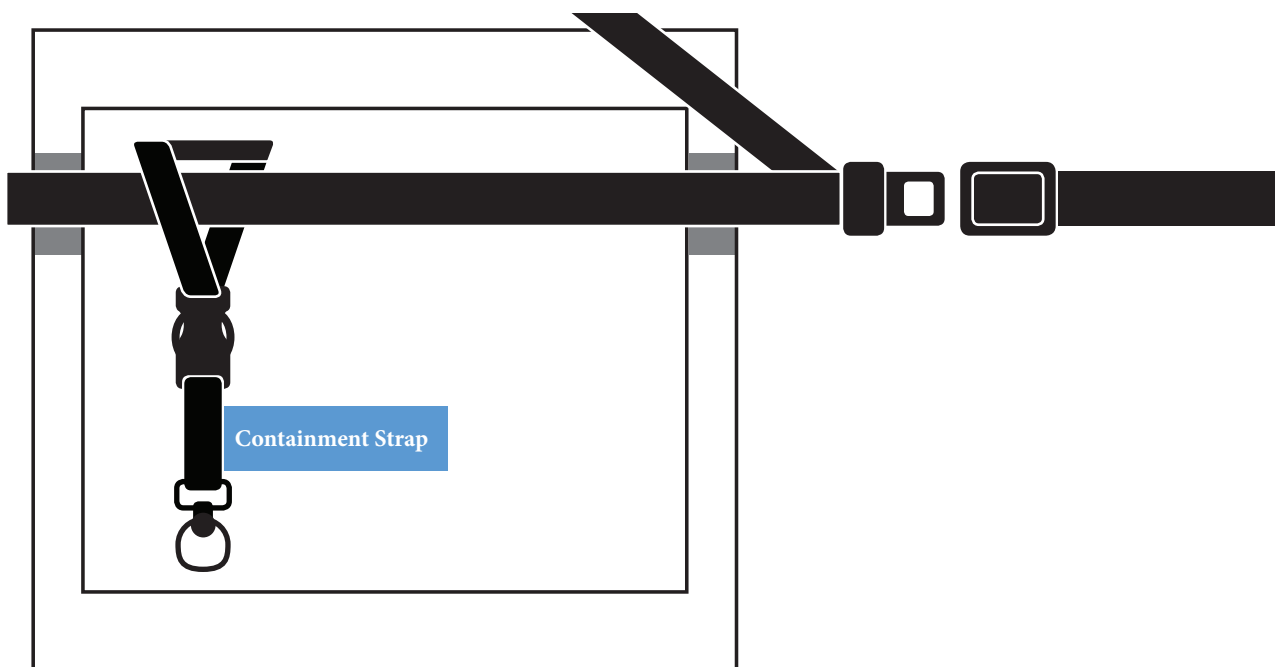

## Snoozer® Lookout Car Seat Instructions for all styles and sizes

**Seat Belt Channel:**  
Allows seat belt to securely  
restrain the Lookout Car Seat

### Installation

- Pull seat belt tight and make sure it is locked in place.
- Loop containment strap to lap belt.
- Attached the containment strap to your pet's HARNESS.  
DO NOT ATTACH TO A COLLAR.

To wash, remove cover. Machine wash cover in warm water.  
Do not bleach. Tumble dry low and remove promptly.